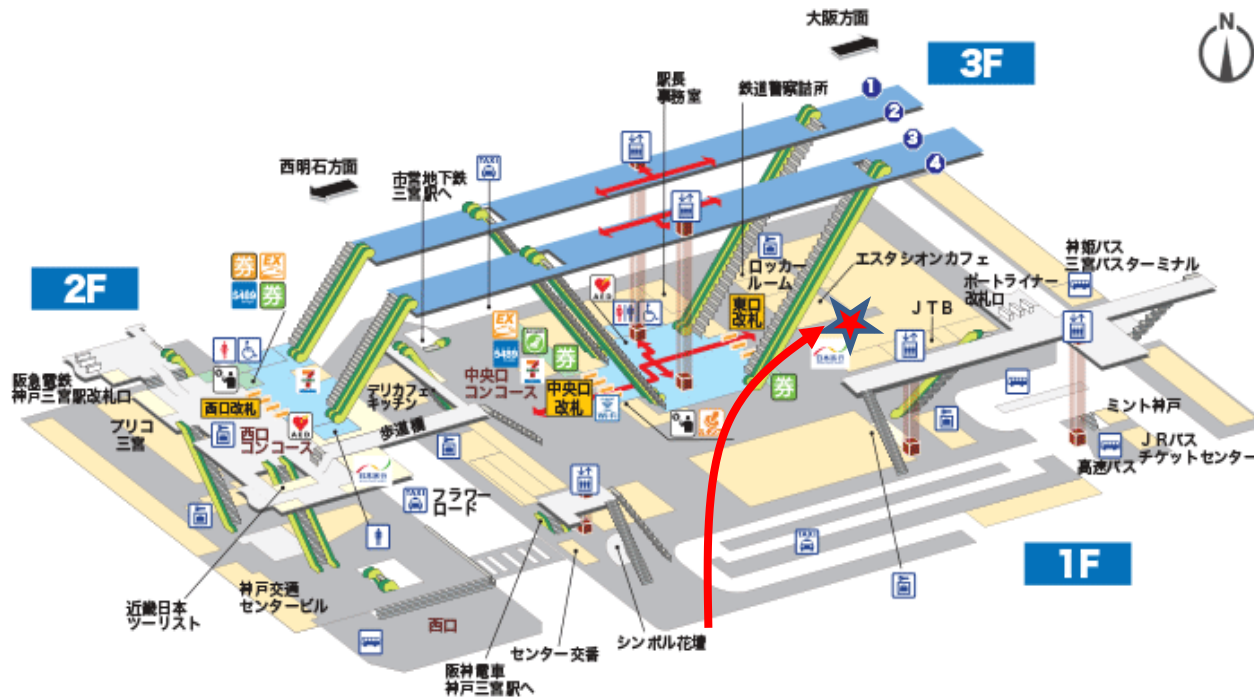

【Exchange Point 兌換所指南/三ノ宮站 JR Sannomiya Station】

日本旅行 TiS 三ノ宮分店/NTA TiS Sannomiya Branch (三ノ宮站東口剪票口前/In front of East Gate of JR Sannomiya station)

*住所：神戸市中央区布引町4-1-1 JR三ノ宮駅構内 *営業時間：11:00~19:00/土日祝 10:30~18:30

NOTICE

We shorten the business hours from 11AM to 5PM due to COVID-19.

由於 COVID-19，我們將營業時間從 11 AM 縮短到了 5PM。